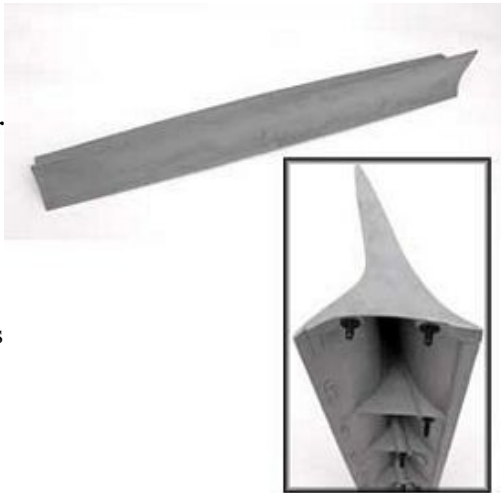

#### 1969 F-body rear spoiler

Made with quality materials and construction. Original appearance and fit. and formed to original dimesion just as factory original. Includes accurately positioned stud bolts

one piece  
240070 129.95

**1967-69 Camaro Trunk Lid Spring and Sleeve**

This is the trunk lid spring that holds the trunk lid up on cars with rear spoilers. This is the RH - passenger side spring and sleeve

021545 .....29.95

**1967-69 Rear Spoiler Mounting Stud Kit**

240045 .....24.95

**1970-81 Camaro..Center Spoiler Section**

Reproduction Of Original, Can Be Installed On All 1970-1981 Models, Includes Correct Mounting Studs Molded Into The Bottom Of The Spoiler